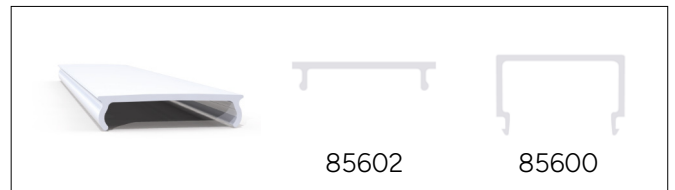

Difusor / Diffuser / Diffuseurs / Diffusore

Code	Color	Size
85602	● Opal / Opale	2 m
85600	● Opal / Opale	2 m